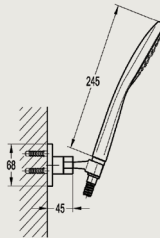

HAND SHOWER SET

PRODUCT ID

FH8853-572

FEATURES

- Material - Brass hander / brass hose/
plastic hand shower
- Finish - Chrome

INCLUDED COMPONENTS

- 3-function plastic handshower
- easy clean shower spray
- universal rotating brass shower holder
- 150cm brass shower hose 1/2"

FLOW RATE: L/MIN

Water pressure	1bar	2bar	3bar	4bar	5bar
Function 1	3	4.8	6	7.2	7.8
Function 2	4.8	8.4	10.2	11.4	12.6
Function 3	5.4	8.4	10.2	11.4	12.6

REMARKS

- Plating thickness passes AASS
24H test under lab conditions;

WARRANTY

- ROCELL BATHWARE guarantees all its Chrome plated ranges of hand showers taps for a period of 5 years and accessories 2 years from the date of purchase against defect of work or materials, except for the electronic parts and the internal components such as ceramic cartridges, handworks, headworks and thermostatic cartridges which are guaranteed for a period of 2 years.

TECHNICAL DRAWINGS

Royal Ceramics Lanka PLC.

No.20, R.A. De Mel Mawatha, Colombo 03, Sri Lanka.

☎ 076 6 223 344 ✉ info@rcl.lk 🌐 www.rocell.com

FOLLOW US

** Dimensions of fixtures are nominal and may vary within the range of tolerance. These measurements are subject to change or cancellation. No responsibility is assumed for use of superseded or voided leaflet.